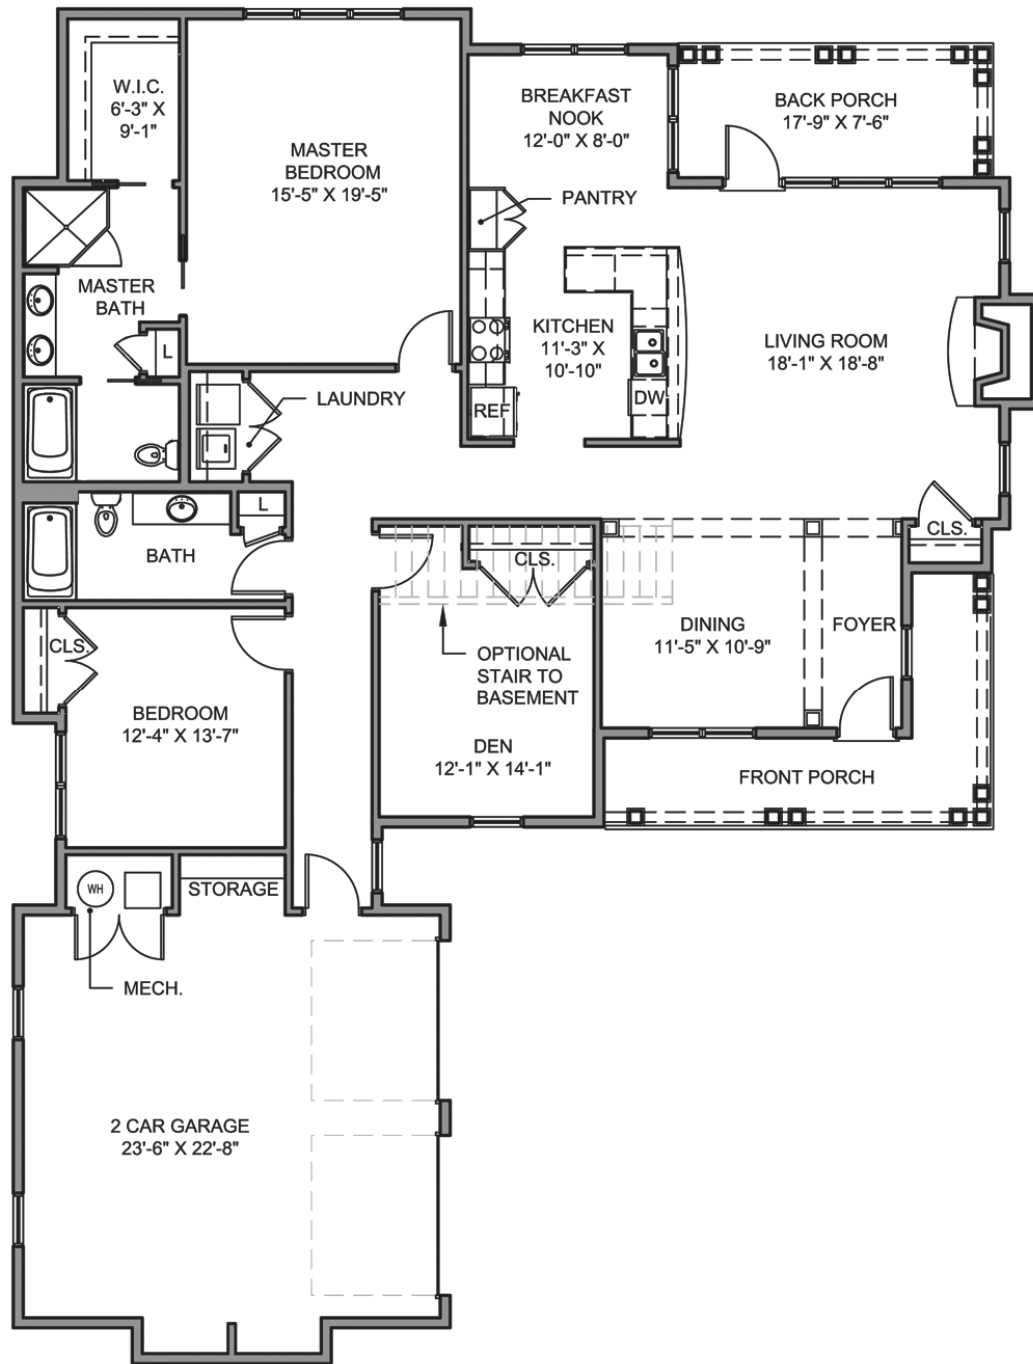

F

Cottage Home  
2,263 SQ FT

2 Bedroom - 2 Bath with Den - 2 Car Garage

Actual layout and finishes may vary.

THE TIDEWATER

THE VILLAGE AT  
*Carsins Run*  
SPONSORED BY  
PRESBYTERIAN HOME OF MARYLAND